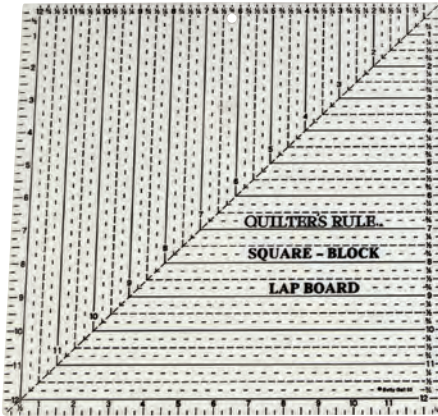

The original Quilter's Rule® Ruler (QR-1) was designed in 1983. Today you can get this uniquely made ruler in all shapes and sizes. These plastic injection molded rulers have clean, crisp, accurate lines. The molded lines keep fabric from slipping when marking your fabric and allow for fast, accurate rotary cutting without slipping! Markings available in original black or a contrasting teal. The contrasting teal really pops on dark fabric.

QRB-12