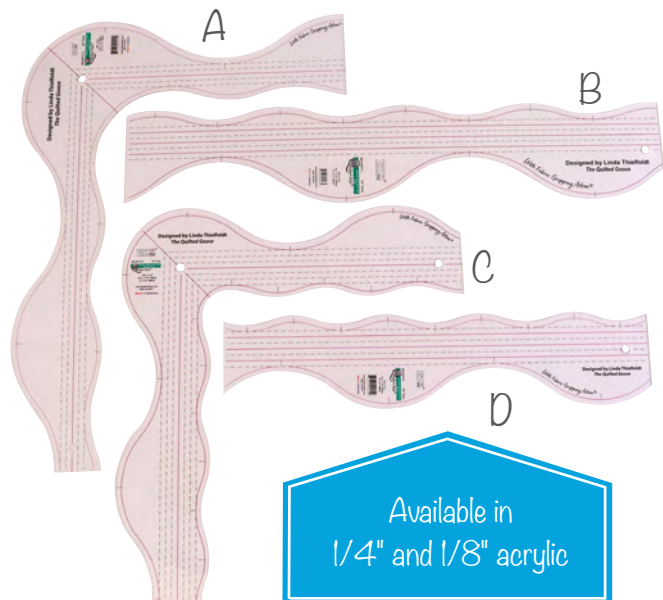

MQT-RT3

MQT-RT3

1/4" (6mm) acrylic
Longarm &
High Shank

3/16" (4mm) acrylic
Some High Shank
& Some Low Shank

1/8" (3mm) acrylic
Very Low Shank/
Cutting

Ronda's Curved Crosshatching Rulers

Curve Crescent Moon	Medium 11 3/4" x 5"	MQT-RCCM	\$28.00	HMQT-RCCM	\$24.20	QR-RCCM	\$20.60
Double "S" Ruler	Medium 14" x 6 3/8"	MQT-RDSR-M	\$34.20				
Double "S" Ruler	Small 8" x 4 1/8"	MQT-RDSR-S	\$20.70	HMQT-RDSR-S	\$17.40	QR-RDSR-S	\$14.80
Mini Arc	5" x 2 1/2"	MQT-RMA	\$14.50	HMQT-RMA	\$12.00	QR-RMA	\$10.30

Designed by Ronda K. Beyer

These rulers make curved crosshatching a breeze with NO marking. The 1/4" and 1/2" lines help to keep the crosshatching uniform. The Curved Crescent Moon can handle those larger areas and border designs. There are two sizes of the Double "S" Rulers.

Linda Thielholdt Collection

Ultimate Spine Vine Tools are a perfect tool for putting scalloped edges on your project or to put spines in borders and around corners.

- A) Ultimate Spine Vine Tool - Large Corner
MQT-USVT-LC (1/4" thickness) **\$69.50**
QR-USVT-LC (1/8" thickness) **\$36.50**
- B) Ultimate Spine Vine Tool - Large
MQT-USVT-L (1/4" thickness) **\$52.00**
QR-USVT-L (1/8" thickness) **\$26.60**
- C) Ultimate Spine Vine Tool - Small Corner
MQT-USVT-SC (1/4" thickness) **\$57.90**
QR-USVT-SC (1/8" thickness) **\$31.50**
- D) Ultimate Spine Vine Tool - Small
MQT-USVT-S (1/4" thickness) **\$46.20**
QR-USVT-S (1/8" thickness) **\$24.20**