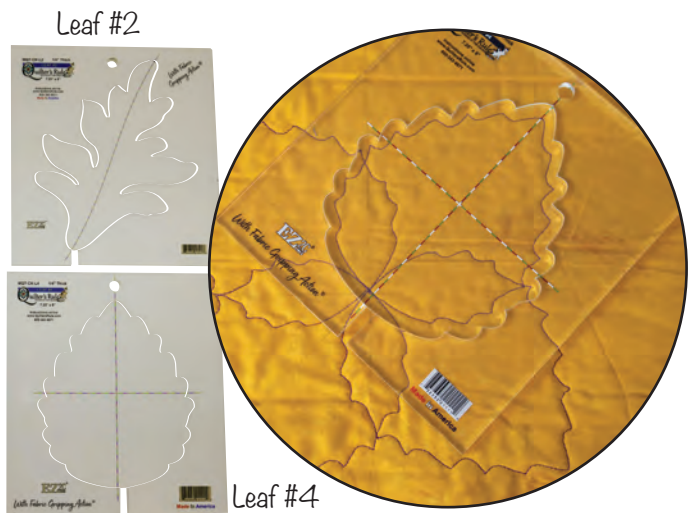

Hexagons

Diamonds

Star

Octagons

Ovals

SQR3-B

SQR4-B

Diamonds

SQR-B

SQR2-B

Circles

1/4" (6mm) acrylic
Longarm &
High Shank

3/16" (4mm) acrylic
Some High Shank
& Some Low Shank

1/8" (3mm) acrylic
Very Low Shank/
Cutting

Calico Kitten Tools

Feathered Plume	2" to 12"	MQT-CK-FP	\$20.90	HMQT-CK-FP	\$17.80	QR-CK-FP	\$15.00		
Leaf #1	1" to 6" sides	MQT-CK-L1	\$22.00						
Leaf #2	1" to 5" sides	MQT-CK-L2	\$22.00						
Leaf #3	1" x 3"	MQT-CK-L3	\$22.00						
Leaf #4	1" x 2"	MQT-CK-L4	\$22.00						
Nested Petals	1" to 5"	MQT-CK-PTL	\$27.60	HMQT-CK-PTL	\$23.50	QR-CK-PTL	\$20.00		
Swirl 1	2" to 4"	MQT-CK-ST1	\$16.50	HMQT-CK-ST1	\$14.00	QR-CK-ST1	\$11.90		
Nested Tiny Tears	1" to 12"	MQT-CK-TT	\$22.00					QR-CK-TT	\$16.00