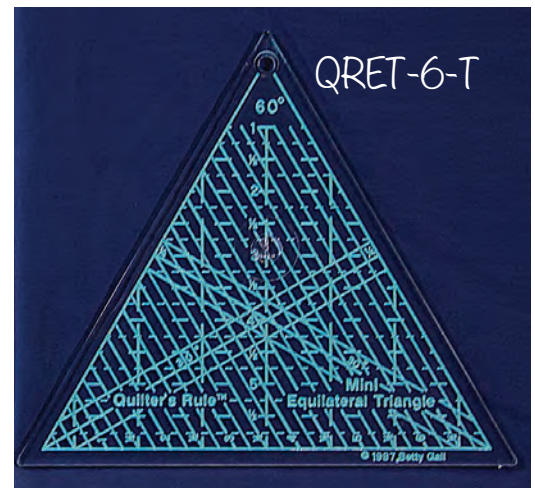

QRT-12	Black	\$23.00
QRT-12-T	Teal	
Right Triangle 45° lines Up to 12" tall finished size triangles		

QR-PS

QR-MSM-T

QRET-6-T

QRT-6-T

QRM-T

QRET-6-T

Fabric Gripping Rulers