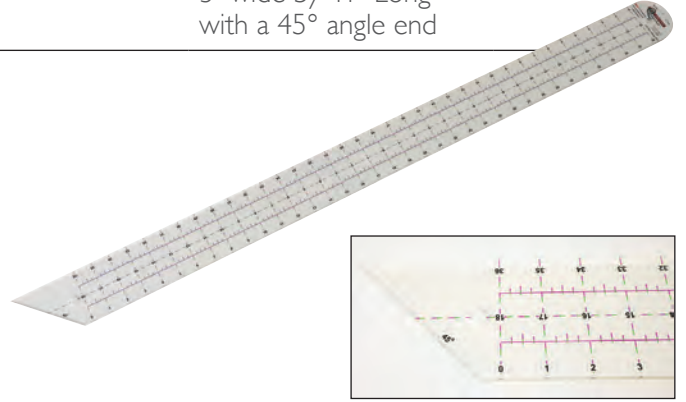

QR-WC **$27.20**
WonderCut Ruler
Up to 6 1/2" half-square
blocks

MQT-YS **$35.50**
Yardstick
3" wide by 41" Long
with a 45° angle end