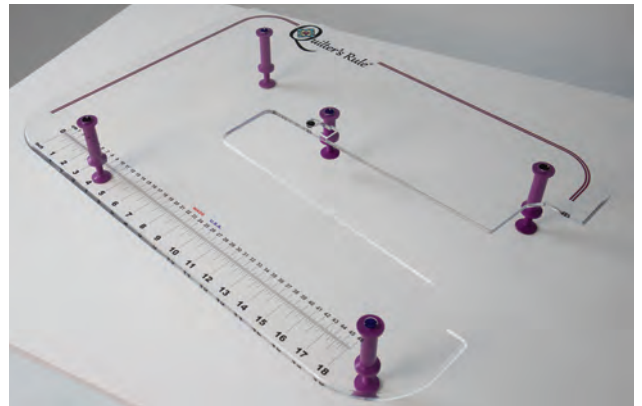

Hexagons

Diamonds

Star

Octagons

Ovals

SQR3-B

SQR4-B

Diamonds

SQR-B

SQR2-B

Circles

1/4" (6mm) acrylic
Longarm &
High Shank

3/16" (4mm) acrylic
Some High Shank
& Some Low Shank

1/8" (3mm) acrylic
Very Low Shank/
Cutting

Calico Kitten Tools

Feathered Plume	2" to 12"	MQT-CK-FP	\$20.90	HMQT-CK-FP	\$17.80	QR-CK-FP	\$15.00		
Leaf #1	1" to 6" sides	MQT-CK-L1	\$22.00						
Leaf #2	1" to 5" sides	MQT-CK-L2	\$22.00						
Leaf #3	1" x 3"	MQT-CK-L3	\$22.00						
Leaf #4	1" x 2"	MQT-CK-L4	\$22.00						
Nested Petals	1" to 5"	MQT-CK-PTL	\$27.60	HMQT-CK-PTL	\$23.50	QR-CK-PTL	\$20.00		
Swirl 1	2" to 4"	MQT-CK-ST1	\$16.50	HMQT-CK-ST1	\$14.00	QR-CK-ST1	\$11.90		
Nested Tiny Tears	1" to 12"	MQT-CK-TT	\$22.00					QR-CK-TT	\$16.00

- This Add-a-Table is a full 18" x 24" single piece of sturdy, 1/4" (6mm) clear acrylic, extended support surface.
- All exposed edges are fully routed, resulting in minimal drag. The smooth rounded edges protect your project.
- The ruler markings along the front edge measure a full 18" (46mm) long with both inches and metric reference points.
- All support feet are adjustable to provide a perfectly level work surface.
- Add-a-Table is also available with an opening that accommodates the **Bernina Stitch Regulator**. A connection cable is included. For installation instructions visit our YouTube video at <https://www.youtube.com/watch?v=uHjqgq8RtFY>