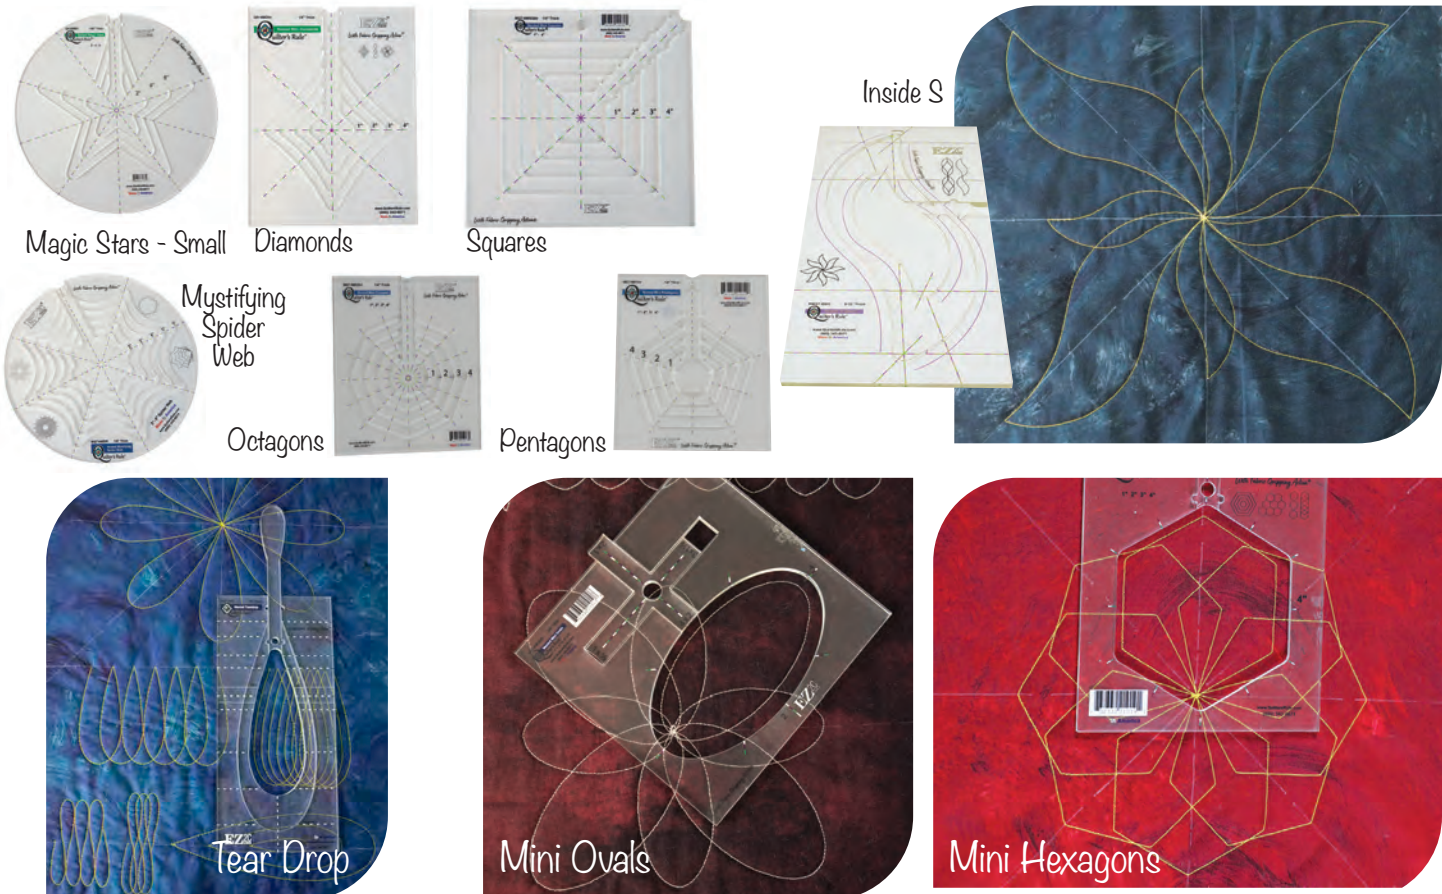

Linda Thielholdt Collection

Ultimate Spine Vine Tools are a perfect tool for putting scalloped edges on your project or to put spines in borders and around corners.

- A) Ultimate Spine Vine Tool - Large Corner
MQT-USVT-LC (1/4" thickness) **\$69.50**
QR-USVT-LC (1/8" thickness) **\$36.50**
- B) Ultimate Spine Vine Tool - Large
MQT-USVT-L (1/4" thickness) **\$52.00**
QR-USVT-L (1/8" thickness) **\$26.60**
- C) Ultimate Spine Vine Tool - Small Corner
MQT-USVT-SC (1/4" thickness) **\$57.90**
QR-USVT-SC (1/8" thickness) **\$31.50**
- D) Ultimate Spine Vine Tool - Small
MQT-USVT-S (1/4" thickness) **\$46.20**
QR-USVT-S (1/8" thickness) **\$24.20**

Available in
1/4" and 1/8" acrylic

1/4" (6mm) acrylic
Longarm &
High Shank

3/16" (4mm) acrylic
Some High Shank
& Some Low Shank

1/8" (3mm) acrylic
Very Low Shank/
Cutting

Nested Inside Collection - Each size nests within its larger counterpart

Magic Stars - Small	2", 4", 6"	MQT-NMSI	\$22.00	HMQT-NMSI	\$18.70	QR-NMSI	\$19.60
Mini Circles 1	1/4", 1 1/4", 2 1/4", 3 1/4"	MQT-NMC01	\$27.80				
Mini Circles 2	1/2", 1 1/2", 2 1/2", 3 1/2"	MQT-NMC02	\$27.80				
Mini Circles 3	3/4", 1 3/4", 2 3/4", 3 3/4"	MQT-NMC03	\$27.80				
Mini Circles 4	1", 2", 3", 4"	MQT-NMC04	\$27.80	HMQT-NMC04	\$22.00	QR-NMC04	\$22.80
Mini Diamonds	1", 2", 3", 4"	MQT-NMD04	\$30.40	HMQT-NMD04	\$26.60	QR-NMD04	\$27.50
Mini Hexagons	1", 2", 3", 4"	MQT-NMH04	\$28.00	HMQT-NMH04	\$22.00	QR-NMH04	\$22.80
Mini Octagons	1", 2", 3", 4"	MQT-NMO04	\$28.00	HMQT-NMO04	\$22.00	QR-NMO04	\$22.80
Mini Ovals	1/2" x 1" to 2" x 4"	MQT-NMOV01	\$28.00	HMQT-NMOV01	\$22.00	QR-NMOV01	\$22.80
Mini Pentagons	1", 2", 3", 4"	MQT-NMP04	\$28.00				
Mini Squares	1", 2", 3", 4"	MQT-NMSQ04	\$27.50				
Mystifying Spider Web	2", 3", 4", 5", 6"	MQT-NMSW	\$36.50	HMQT-NMSW	\$31.50	QR-NMSW	\$26.50
Inside S	1", 2", 3", 4"	MQT-IS05	\$31.00	HMQT-IS05	\$29.00	QR-IS05	\$24.00
Tear Drop		MQT-NTD	\$30.00	HMQT-NTD	\$26.00	QR-NTD	\$22.00