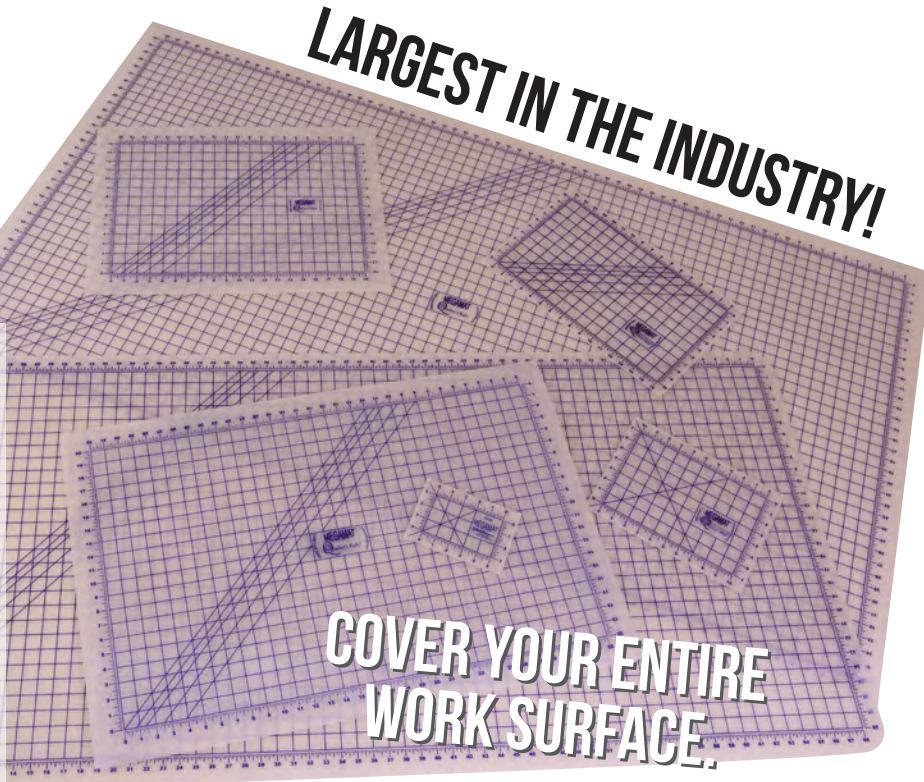

Subtotal	
WI residents: Please add sales tax	
Plus Shipping	
Total Due	

Card Number

Expires

MegaMats®

MegaMats® are made with one polymer, are less prone to warping, and can be rolled to transport or ship.

Pinnable Cutting Mats

This top of the line cutting mat is made of a special dense flexible plastic. The slip resistant translucent material is resilient, durable, resists warping, and withstands the repetitive use of a rotary cutter and/or art knife (mat knives are not recommended). Roll for travel or temporary storage, but for longer life, flat storage is best. The mats are marked with a 1" grid, ¼" hash marks, 45° angles, as well as inch ruler on all sides. Use with cloth, leather, film, vinyl, and paper. Use pins or tacks to lightly tack material to the mat.

Follow the simple instructions below to maximize the life of the pinnable MegaMat®:

- Always use a sharp blade. When pressed too hard with a dull blade, the mat will be damaged.
- Never push harder with a sharp rotary cutter than is necessary to cut the fabric.
- Cutting repeatedly on the same line will erode the mat on that line and cause it to bubble or warp. Move the cuts around.
- Keep the mat clean. Wash it occasionally with warm soapy water.
- The lines are silk screened with ink cured under UV light. If the lines flake off due to the tiny cuts, refresh them with a sharpie pen and a ruler.
- While the MegaMat® may ship rolled, it is best to store the mat flat.
- Do not expose the mat to direct sunlight for long periods or excessive heat sources.