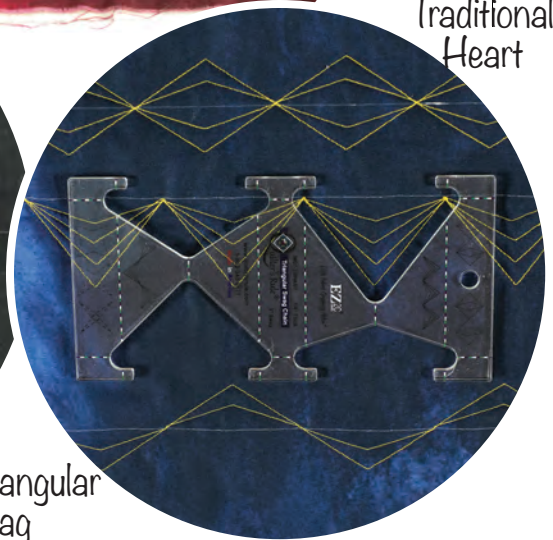

Border and Chain Tools - one tool with multiple sizes add artistic flair

Pointed Leaf/Oval2

Loop-to-Loop

Traditional Heart

Bird Bracket

Pointed Leaf /Oval2

Triangular Swag

Tree