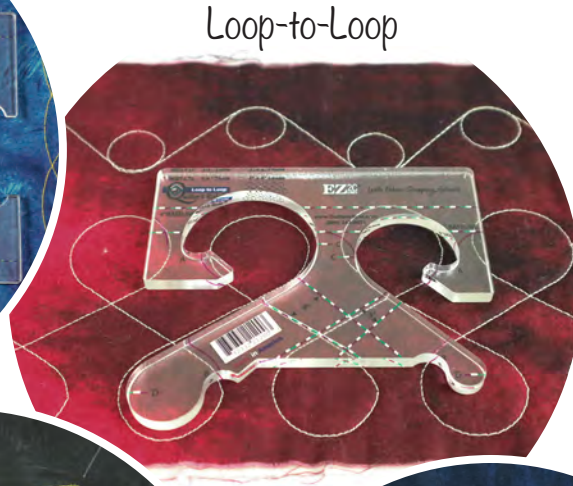

**Machine Quilting
Straight Line Tools**

**1/4" (6mm) acrylic
Longarm &
High Shank**

**3/16" (4mm) acrylic
Some High Shank
& Some Low Shank**

**1/8" (3mm) acrylic
Very Low
Shank/Cutting**

Straight Line Tools can be used to "Stitch in the Ditch." Each edge is indented by a 1/4" to aid in proper placement on quilts. One end is rounded and can be used to create arcs and scallops. The opposite end contains a 45° angle.

Mini Straight Line Tool 6 1/2" x 2 1/2"	MQT-MSLT	\$24.00	HMQT-MSLT	\$17.00	QR-MSLT	\$20.00
Medium Straight Line Tool 10" x 2 1/2"	MQT-MSLT-M	\$26.00				
Large Straight Line Tool 13 1/2" x 2 1/2", 13"	MQT-MSLT-L	\$29.00				

Border and Chain Tools - one tool with multiple sizes add artistic flair

Pointed Leaf/Oval2

Loop-to-Loop

Traditional Heart

Bird Bracket

Pointed Leaf /Oval2

Triangular Swag

Tree