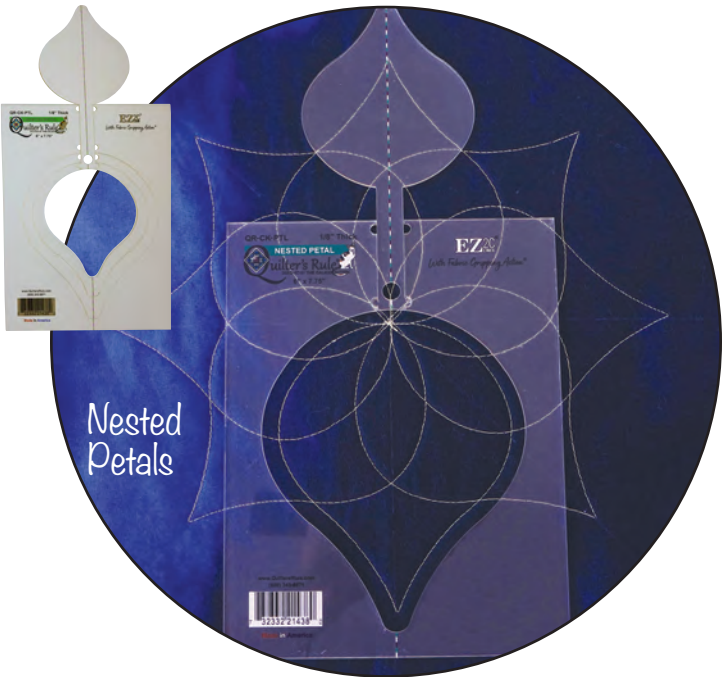

Hexagons

Diamonds

Star

Octagons

Ovals

SQR3-B

SQR4-B

Diamonds

SQR-B

SQR2-B

Circles

1/4" (6mm) acrylic
Longarm &
High Shank

3/16" (4mm) acrylic
Some High Shank
& Some Low Shank

1/8" (3mm) acrylic
Very Low Shank/
Cutting

Calico Kitten Tools

Feathered Plume	2" to 12"	MQT-CK-FP	\$20.90	HMQT-CK-FP	\$17.80	QR-CK-FP	\$15.00		
Leaf #1	1" to 6" sides	MQT-CK-L1	\$22.00						
Leaf #2	1" to 5" sides	MQT-CK-L2	\$22.00						
Leaf #3	1" x 3"	MQT-CK-L3	\$22.00						
Leaf #4	1" x 2"	MQT-CK-L4	\$22.00						
Nested Petals	1" to 5"	MQT-CK-PTL	\$27.60	HMQT-CK-PTL	\$23.50	QR-CK-PTL	\$20.00		
Swirl 1	2" to 4"	MQT-CK-ST1	\$16.50	HMQT-CK-ST1	\$14.00	QR-CK-ST1	\$11.90		
Nested Tiny Tears	1" to 12"	MQT-CK-TT	\$22.00					QR-CK-TT	\$16.00