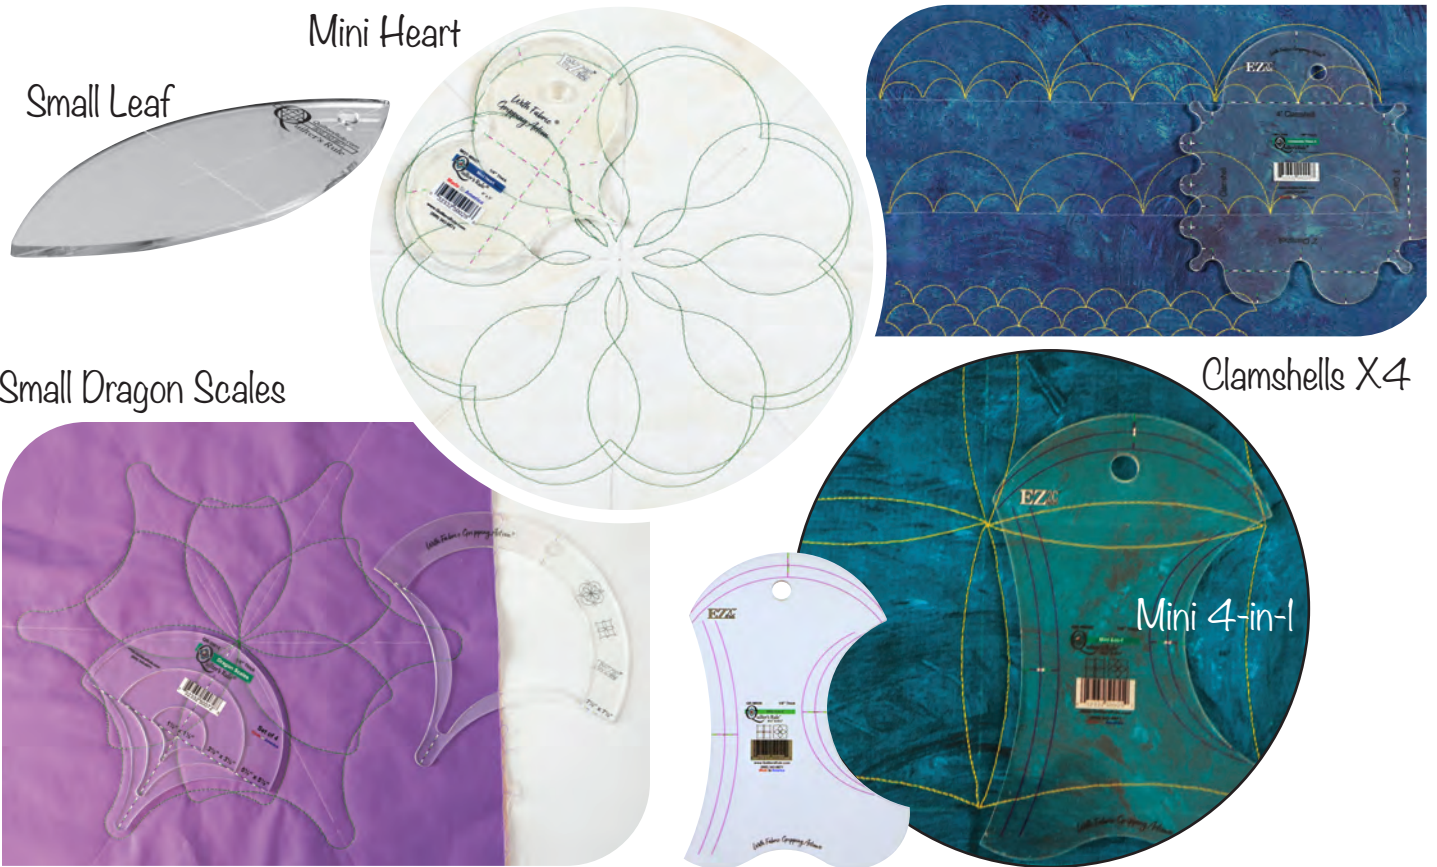

	MQT-NSS (1/4") \$15.00 HMQT-NSS (3/16") \$13.90 QR-NSS (1/8") \$11.80 Square Spiral makes 5 5/16" x 5 5/16" squares
	MQT-SQ01 (1/4") \$24.00 HMQT-SQ01 (3/16") \$20.80 QR-SQ01 (1/8") \$17.70 Squiggle Tool 1 3/4" x 5/8" Squiggle 5" x 3/4" Wave
	MQT-SQ02 (1/4") \$24.00 HMQT-SQ02 (3/16") \$20.80 QR-SQ02 (1/8") \$17.70 Squiggle Tool 2 3" x 1 1/2" Squiggle 4" x 3/4" Wave
	MQT-SQ03 (1/4") \$24.00 HMQT-SQ03 (3/16") \$20.80 QR-SQ03 (1/8") \$17.70 Squiggle Tool 3 4" x 1" Squiggle 2 1/2" x 2 1/2" Wave
	SF-MMT-1 (1/4") \$20.00 Micro Maneuver Tool 1/2" diameter foot for use on stand-up machines only
	MQT-UC 01 \$53.00 (1/4" only) Ultimate Curve Set Set of three templates

Captured Foot Rope

Squiggle Tool 3

Nested Daisy

Mini Sunflower

1/4" (6mm) acrylic
Longarm &
High Shank

3/16" (4mm) acrylic
Some High Shank
& Some Low Shank

1/8" (3mm) acrylic
Very Low Shank/
Cutting

Shapes

Mini Heart	4" x 5"	MQT-MN02	\$13.60	HMQT-MN02	\$14.20	QR-MN02	\$12.00
Small Heart	6" x 8"	MQT-SM02	\$17.90				
Mini Leaf	2" x 5"	MQT-MN03	\$12.40	HMQT-MN03	COMING	QR-MN03	\$11.00
Small Leaf	8" x 4"	MQT-SM03	\$16.50				
Mini 4-in-1	4 1/4" x 6 1/4"	MQT-MN06	\$19.70	HMQT-MN06	\$15.30	QR-MN06	\$15.50
Small 4-in-1	10" x 7"	MQT-SM06	\$23.80	HMQT-SM06	COMING	QR-SM06	COMING
Mini Crescent Moon	6" x 2 1/2"	MQT-MN12	\$11.00		Crescent Moon		
Small Crescent Moon	8 3/4" x 3 1/2"	MQT-SM12	\$15.00				
Mini Sunflower	4 3/4" x 4 3/4"	MQT-MN17	\$16.50	HMQT-MN17	\$14.00	QR-MN17	\$12.50
Nested Daisy 4-pcs	2", 4", 6", 8"	MQT-SM07	\$31.50	HMQT-SM07	\$25.50	QR-SM07	\$21.70
Small Dragon Scales, 4-pieces	7 1/2" x 7 1/2"	MQT-SM18	\$26.60	HMQT-SM18	\$22.00	QR-SM18	\$18.70
Clamshells X4	1", 2", 3", 4"	MQT-CSX4	\$23.00	HMQT-CSX4	\$22.00	QR-CSX4	\$18.70