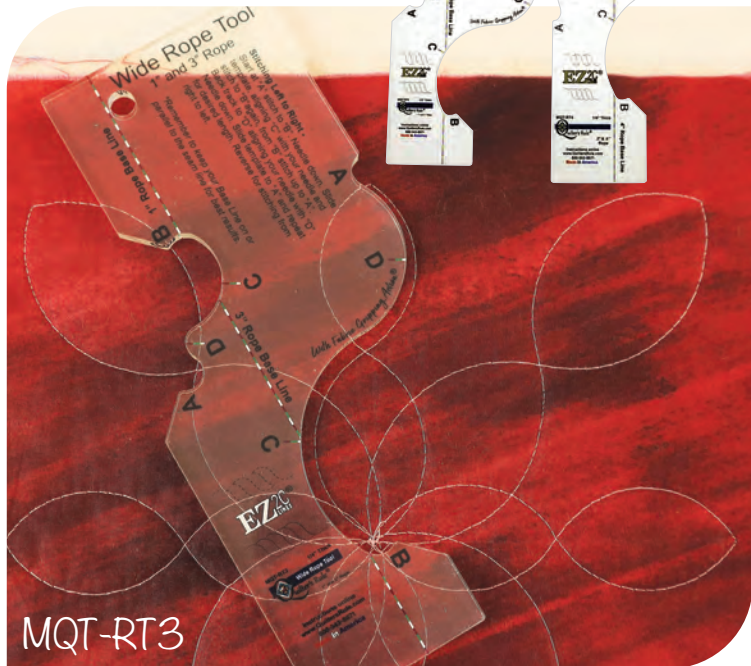

MQT-NF01

1/4" (6mm) acrylic
Longarm &
High Shank

3/16" (4mm) acrylic
Some High Shank
& Some Low Shank

1/8" (3mm) acrylic
Very Low Shank/
Cutting

Rope and Feather Collection by Nancy Johnston

Nancy's Feather Tool - Small	MQT-NF01	\$16.20	HMQT-NF01	\$13.90	QR-NF01	\$14.80
Nancy's Feather Tool - Large	MQT-NF02	\$22.00				
Rope Tool - Wide 1 1/2" and 3" Rope	MQT-RT3	\$24.20				
Rope Tool - Wide 4 1/2" and 6" Rope	MQT-RT4	\$26.50				

MQT-RT3

MQT-RT3

1/4" (6mm) acrylic
Longarm &
High Shank

3/16" (4mm) acrylic
Some High Shank
& Some Low Shank

1/8" (3mm) acrylic
Very Low Shank/
Cutting

Ronda's Curved Crosshatching Rulers

Curve Crescent Moon	Medium 11 3/4" x 5"	MQT-RCCM	\$28.00	HMQT-RCCM	\$24.20	QR-RCCM	\$20.60
Double "S" Ruler	Medium 14" x 6 3/8"	MQT-RDSR-M	\$34.20				
Double "S" Ruler	Small 8" x 4 1/8"	MQT-RDSR-S	\$20.70	HMQT-RDSR-S	\$17.40	QR-RDSR-S	\$14.80
Mini Arc	5" x 2 1/2"	MQT-RMA	\$14.50	HMQT-RMA	\$12.00	QR-RMA	\$10.30

Designed by Ronda K. Beyer

These rulers make curved crosshatching a breeze with NO marking. The 1/4" and 1/2" lines help to keep the crosshatching uniform. The Curved Crescent Moon can handle those larger areas and border designs. There are two sizes of the Double "S" Rulers.