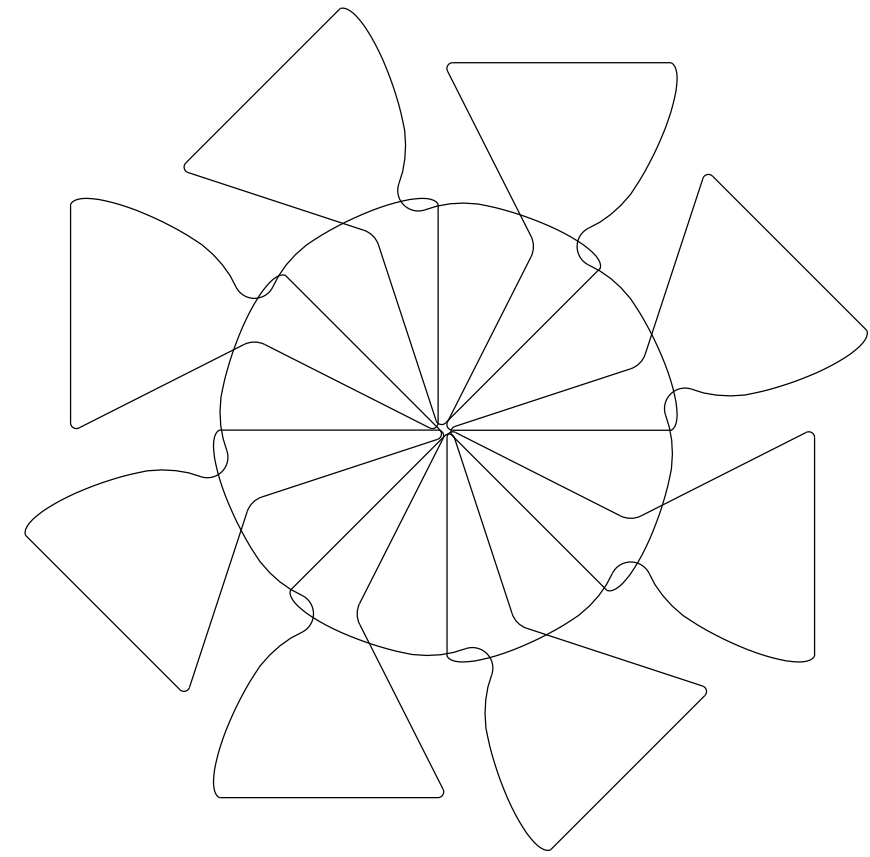

***Hour Glass MQT-MN19  
Design Ideas***

***MQT-MN19***

***MQT-SM19***

***SF-DT19***

NOTE: These designs have been computer generated. Appearance will change when used with a hopping foot.