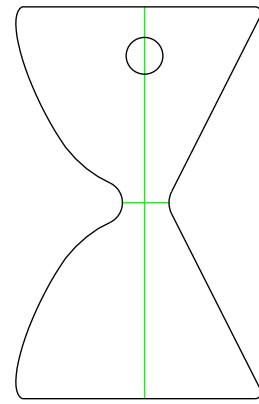

***Hour Glass MQT-MN19  
Design Ideas***

***MQT-MN19***

***MQT-SM19***

***SF-DT19***

NOTE: These designs have been computer generated. Appearance will change when used with a hopping foot.