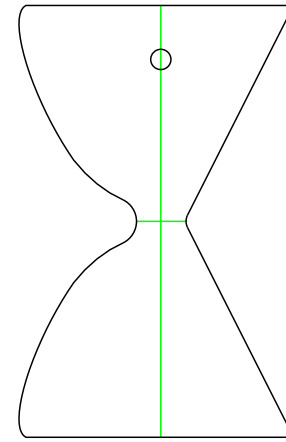

***Hour Glass MQT-MN19  
Design Ideas***

***MQT-MN19***

***MQT-SM19***

***SF-DT19***

NOTE: These designs have been computer generated. Appearance will change when used with a hopping foot.