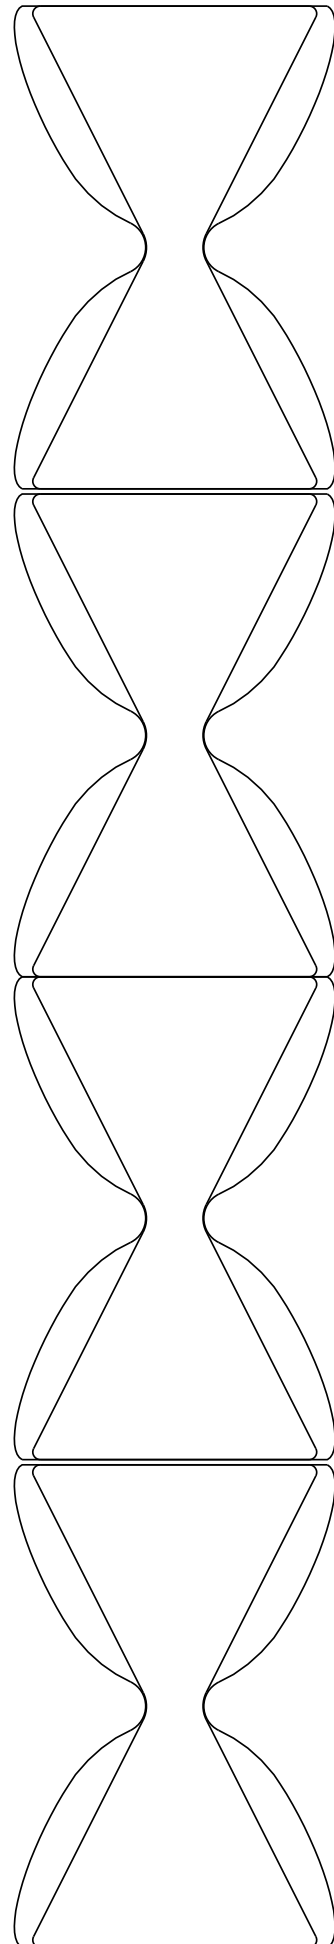

***Hour Glass MQT-MN19  
Design Ideas***

***MQT-MN19***

***MQT-SM19***

***SF-DT19***

NOTE: These designs have been computer generated. Appearance will change when used with a hopping foot.