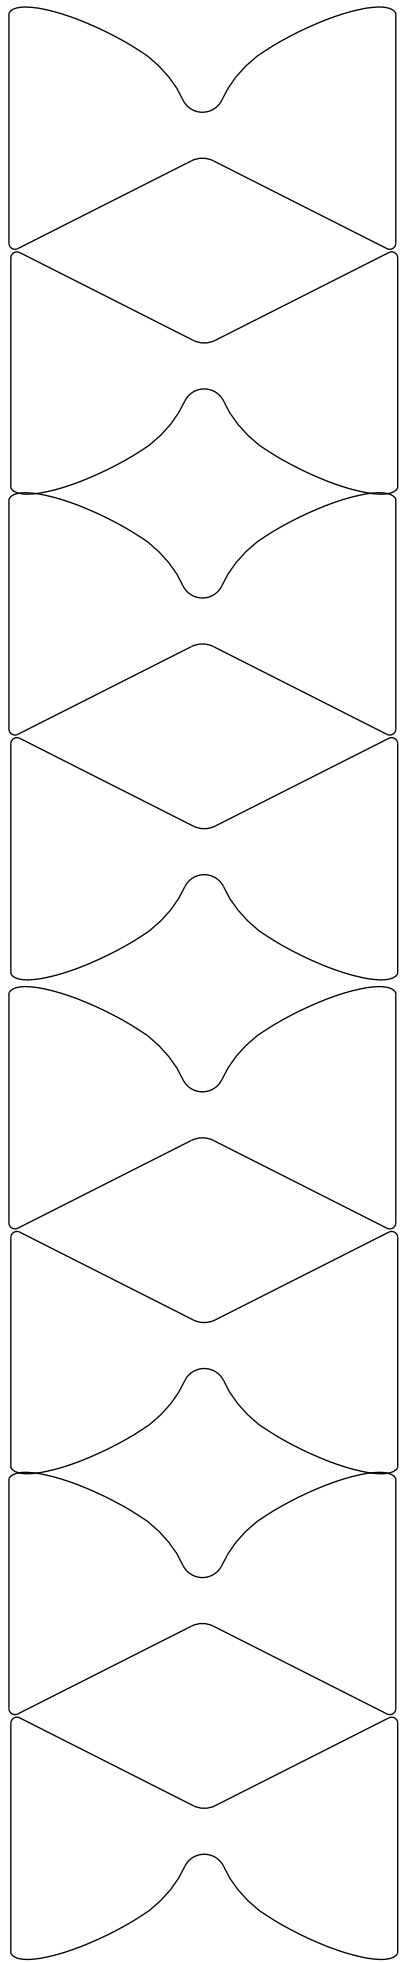

***Hour Glass MQT-MN19  
Design Ideas***

***MQT-MN19***

***MQT-SM19***

***SF-DT19***

NOTE: These designs have been computer generated. Appearance will change when used with a hopping foot.